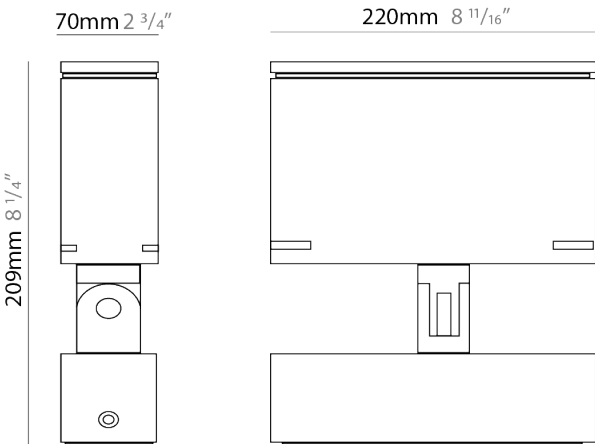

GENERAL

Series: Target
Brand: Platek
Division: Exterior
Mounting Type: Surface
Mounting Location: Above Ground
Subcategory: Flood

PHYSICAL

Shape: Rectangle
Length (mm): 220
Length (in): 8 11/16
Width (mm): 70
Width (in): 2 3/4
Height (mm): 213
Height (in): 8 3/8
Light Distribution: Adjustable / Direct
Screws: A4 stainless steel
Diffuser: Clear tempered glass
Fixture Finish: BLK / WHI / GRY / COR / ANT / BRZ
Fixture Material: Aluminum Die Cast

ELECTRICAL

Lamp Type: LED
Input Wattage (W): 34
Total Output Wattage (W): 32
Dimming: Non-Dimmable
Driver Included: Yes
Driver Location: Integrated
Driver Type: Constant Current - Universal
Driver Class: Class 2
Input Voltage (V): 120 - 277
Constant Current (mA): 700
Upon Request: (Not included - see components [IP65 or higher enclosure to be supplied by others]) Remote: 0-10Vdc dimming / DMX

LED

Number of LEDs: 16
Color Temperature (°K): 3000 / 4000
Max. Delivered Lumen (lm): 3075 / 3200
Nominal Lumen (lm): 4000 / 4160
CRI: >80 CRI
Lamp Life (hrs): 60000

OPTICAL

Optic°: 9 / 24 / 48 / ELL
Adjustability: Rotational 330°; Tilt 90°

RATINGS AND CERTIFICATIONS

Certified By: Certified for North American Standards
IP rating: IP66
IK Rating: IK08
Bug Rating: B3 U0 G0