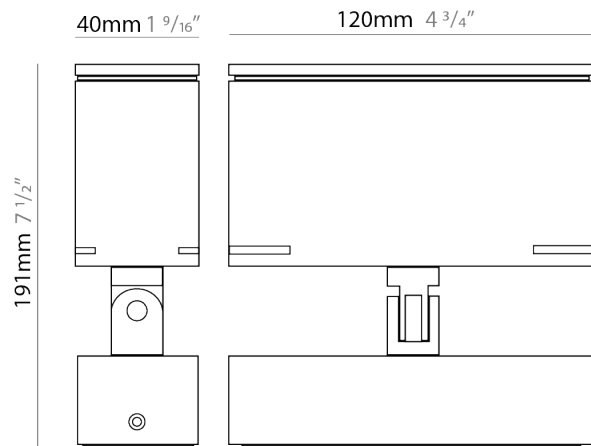

TARGET SURFACE

E9F232- _____ - _____
base number   Finish   Lens
                         Options   Options

1. To build a product code in our configurator select the specify button on the base model # product page
2. To build a manual product code on this datasheet choose from the options listed below in blue font and add the suffix to the base model #

GENERAL

Series: Target
Brand: Platek
Division: Exterior
Mounting Type: Surface
Mounting Location: Above Ground
Subcategory: Flood

PHYSICAL

Shape: Rectangle
Length (mm): 120
Length (in): 4 ³/₄
Width (mm): 40
Width (in): 1 ⁹/₁₆
Height (mm): 191
Height (in): 7 ¹/₂
Light Distribution: Adjustable / Direct
Screws: A4 stainless steel
Diffuser: Clear tempered glass
Fixture Finish: [BLK / WHI / GRY / COR / ANT / BRZ](#)
Fixture Material: Aluminum Die Cast
Cable Details: 2000mm Cable

ELECTRICAL

Lamp Type: LED
Total Output Wattage (W): 8
Dimming: DMX
Driver Included: No
Driver Location: Remote
Driver Type: Constant Current - Universal
Driver Class: Class 2
Input Voltage (V): 120 - 277
Constant Current (MA): 700

LED

Number of LEDs: 4
Color Temperature (°K): RGBW
CRI: >80 CRI
Lamp Life (hrs): 60000
Special LEDs offerings: RGBW

OPTICAL

Optic°: [9 / 24 / 48 / ELL](#)
Adjustability: Tilt 90°

RATINGS AND CERTIFICATIONS

Certified By: Certified for North American Standards
IP rating: IP66
IK Rating: IK08
Bug Rating: B3 U0 G0