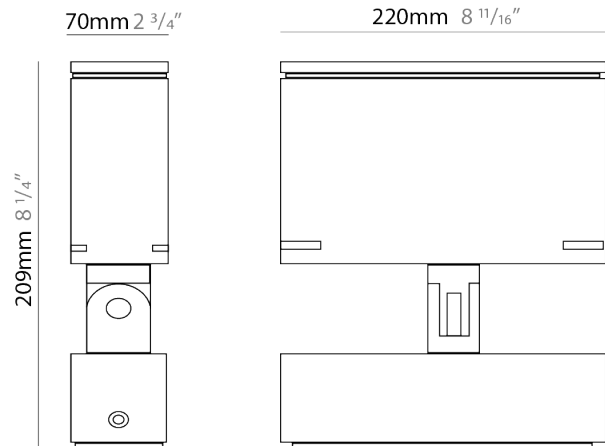

PROJECT	_____
TYPE	_____
SPECIFIER	_____
QUANTITY	_____
DATE	_____

TARGET SURFACE

E9F234- - _____
base number   Finish   Lens
                         Options   Options

1. To build a product code in our configurator select the specify button on the base model # product page
2. To build a manual product code on this datasheet choose from the options listed below in blue font and add the suffix to the base model #

GENERAL

Series: Target
Brand: Platek
Division: Exterior
Mounting Type: Surface
Mounting Location: Above Ground
Subcategory: Flood

PHYSICAL

Shape: Rectangle
Length (mm): 220
Length (in): 8 ¹¹/₁₆
Width (mm): 70
Width (in): 2 ³/₄
Height (mm): 213
Height (in): 8 ³/₈
Light Distribution: Adjustable / Direct
Screws: A4 stainless steel
Diffuser: Clear tempered glass
Fixture Finish: BLK / WHI / GRY / COR / ANT / BRZ
Fixture Material: Aluminum Die Cast
Cable Details: 2000mm Cable

ELECTRICAL

Lamp Type: LED
Total Output Wattage (W): 32
Dimming: DMX
Driver Included: No
Driver Location: Remote
Driver Type: Constant Current - Universal
Driver Class: Class 2
Input Voltage (V): 120 - 277
Constant Current (MA): 700

LED

Number of LEDs: 16
Color Temperature (°K): RGBW
CRI: >80 CRI
Lamp Life (hrs): 60000
Special LEDs offerings: RGBW

OPTICAL

Optic°: 9 / 24 / 48 / ELL
Adjustability: Rotational 330°; Tilt 90°

RATINGS AND CERTIFICATIONS

Certified By: Certified for North American Standards
IP rating: IP66
IK Rating: IK08
Bug Rating: B2 U0 G0